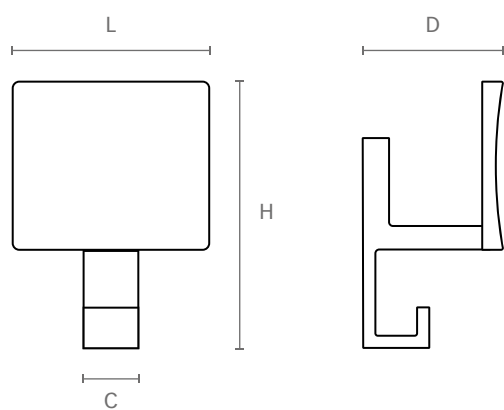

ART. **1150**

design: Studio Mital

Portabito in zama pressofusa,
con kit di fissaggio a scomparsa.

Die-cast zamac coat hanger,
with invisible hooking system included.

Misure / Sizes

ART.	L	C	H	D
1150	70	20	95	50